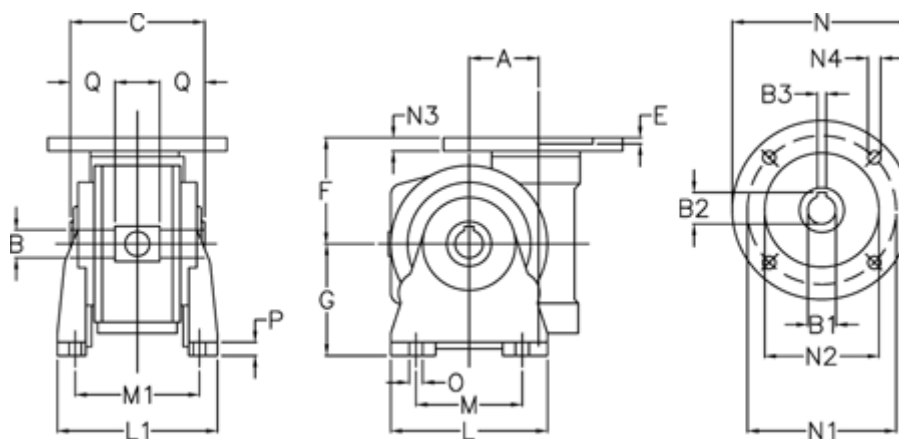

Data Sheet

Article number: 3902210040360

Description: Worm gear
VF 210-V-40-180B5, without lubrication

Measures

A	= 210	G	= 335	N3	= 22
B	= 90 H7	L	= 440	N4	= 18
B1 E7	= 48	L1	= 320	O	= 26
B2	= 51.8	M	= 340	P	= 25
B3 H9	= 14	M1	= 265	Q	= 85
C	= 260	N	= 350		
E	= 8	N1	= 300		
F	= 460	N2	= 250		